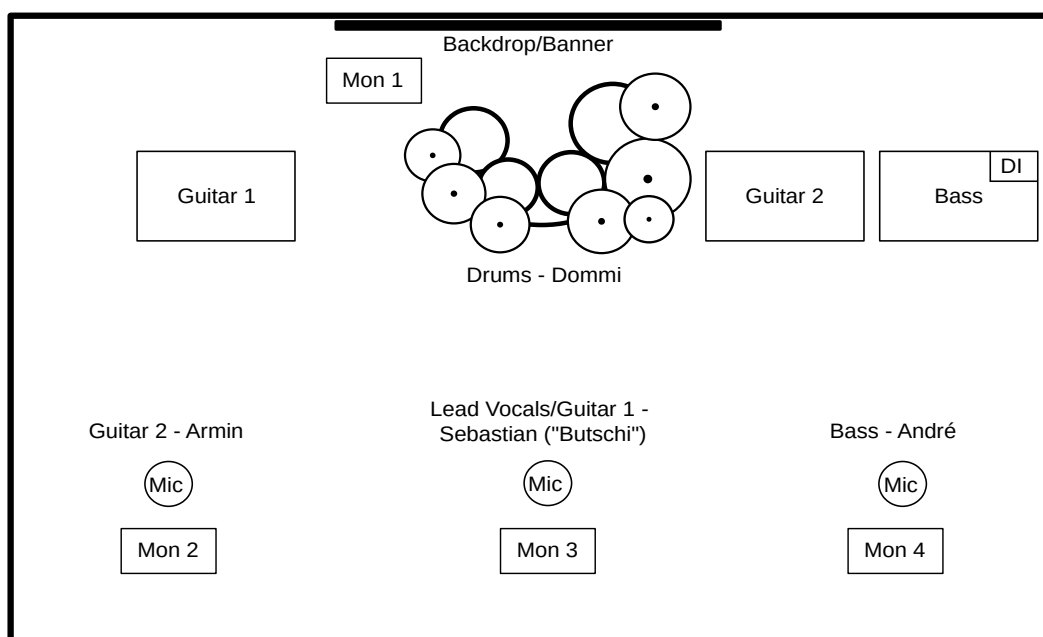

Olymp – Stage Plan

Backline

- 1 x Bass drum
- 1 x Snare drum
- 1 x Hi Hat
- 2 x Rack toms
- 1 x Floor tom
- 4 x Crash cymbals
- 1 x Ride cymbal
- 1 x China cymbal
- 1 x Bass amplifier
- 2 x Guitar amplifiers
- 1 x Lead vocals
- 1 x Backing vocals

Stage monitor system

Monitor 1: Drums

- Git. 1+2
- Bass
- Lead Vocals

Monitor 2: Stage Left

- Bass
- Kick, Snare
- Back Vocals, Lead Vocals
- Git. 1+2

Monitor 3: Stage Center

- Bass
- Kick, Snare
- Back Vocals, Lead Vocals
- Git. 1+2

Monitor 4: Stage Right

- Bass
- Kick, Snare
- Back Vocals, Lead Vocals
- Git. 1+2

Contact

Sebastian Tölle
+49 175 1483196
contact@olymp-band.com